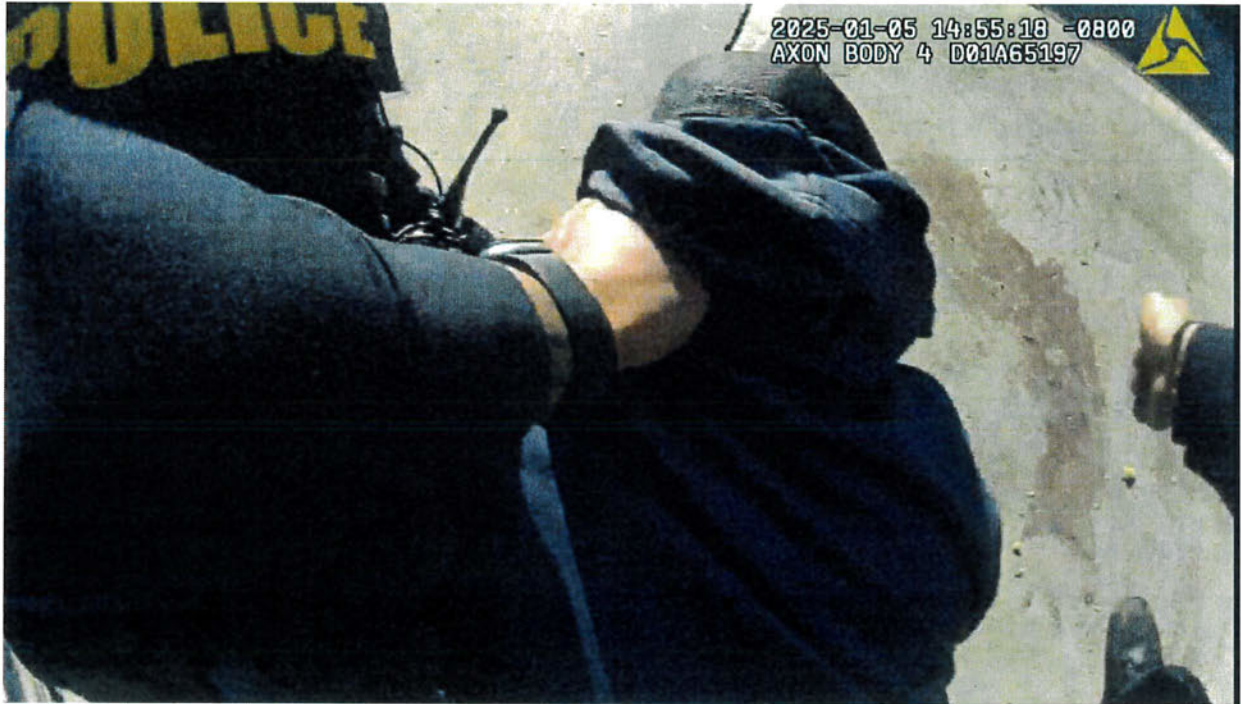

SHOWN 1024 HOURS - TO OFF. INZUNZA
BY SANCHEZ # 5560

2025-01-05 14:55:05 -0800
AXON BODY 4 D01A6873P

PREWITT

SHOWN AT
8945 HOURS TO PREWITT
2/28/25

Officer Inzunza's right fist striking [REDACTED] head area.